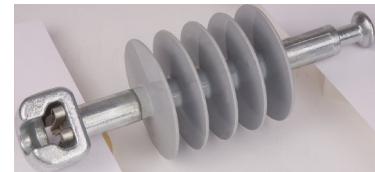

Polymeric Insulators

Utilities

The robust and light construction not only makes this range of insulators much easier to handle than conventional porcelain products, but also offers excellent impact and vandal resistance. Their smooth, compact profile also makes them less environmentally obtrusive.

Railways

Light Rail

- Lightweight Construction
- Impact/Vandal Resistant
- Direct Replacement for glass and porcelain sets available.
- Unique cladding materials.
- EPDM and Silicone available.
- High Pollution resistance
- A range of end fittings available.
- Other products available for OEM's
- Network Rail (UK) PADS approved